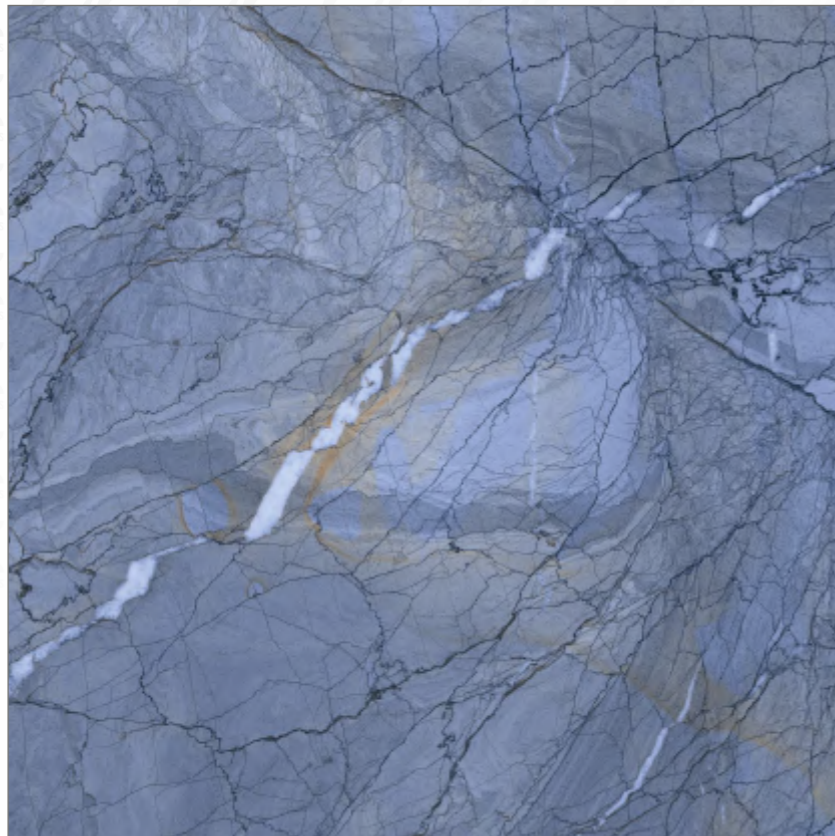

AUSTIN BIANCO

RESIDENTIAL, COMMERCIAL,
WELL NESS, HOSPITALITY

RANDOM - **04** • SURFACE - **GLOSSY**

Preview of_ **AUSTIN BLUE**

600x600mm
GLAZED VITRIFIED TILES

MARBLE
SERIES

AUSTIN BLUE

RESIDENTIAL, COMMERCIAL,
WELL NESS, HOSPITALITY