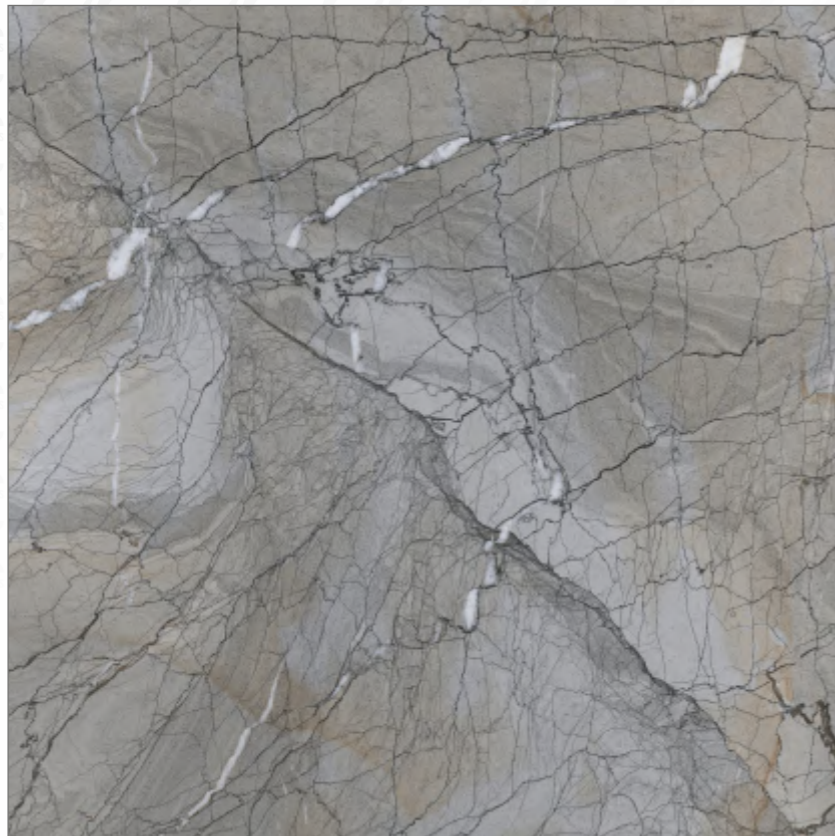

AUSTIN GRAY

RESIDENTIAL, COMMERCIAL,
WELL NESS, HOSPITALITY

RANDOM - **04** • SURFACE - **GLOSSY**