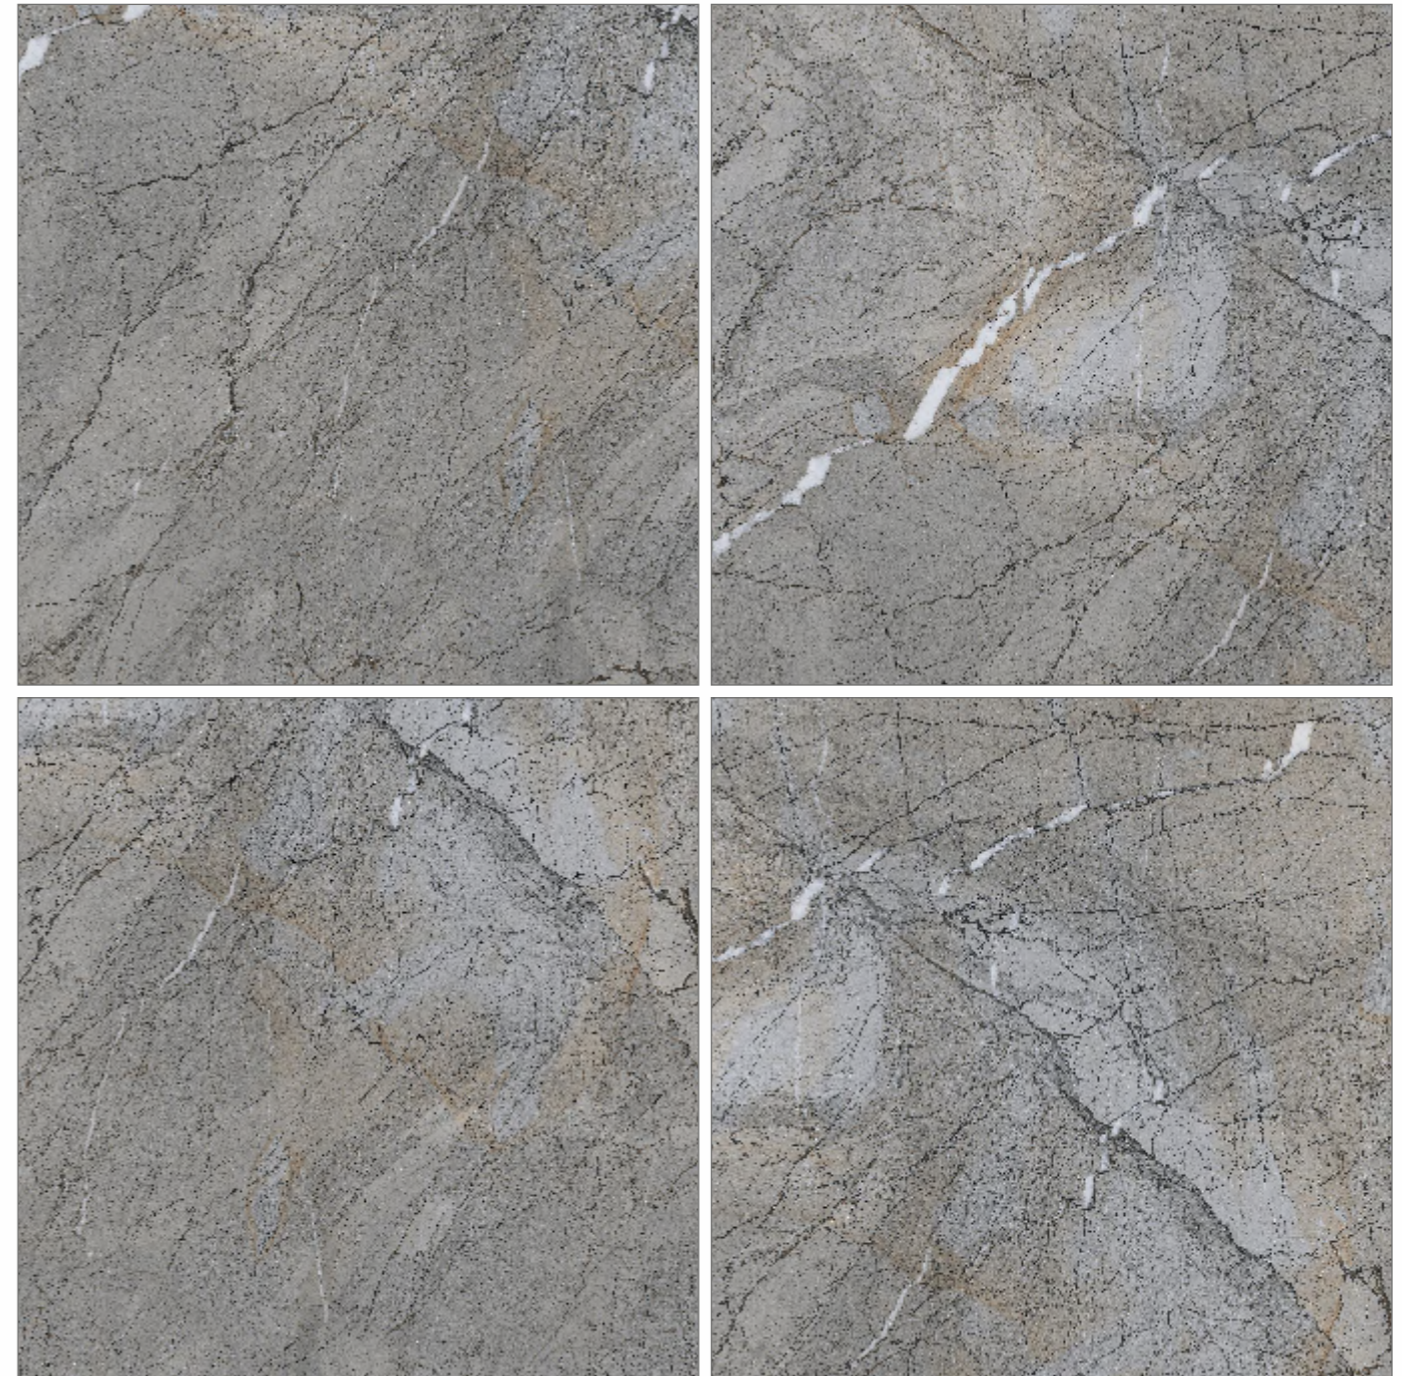

AUSTIN GRAY

RESIDENTIAL, COMMERCIAL,
WELL NESS, HOSPITALITY

RANDOM - **04** • SURFACE - **GLOSSY**