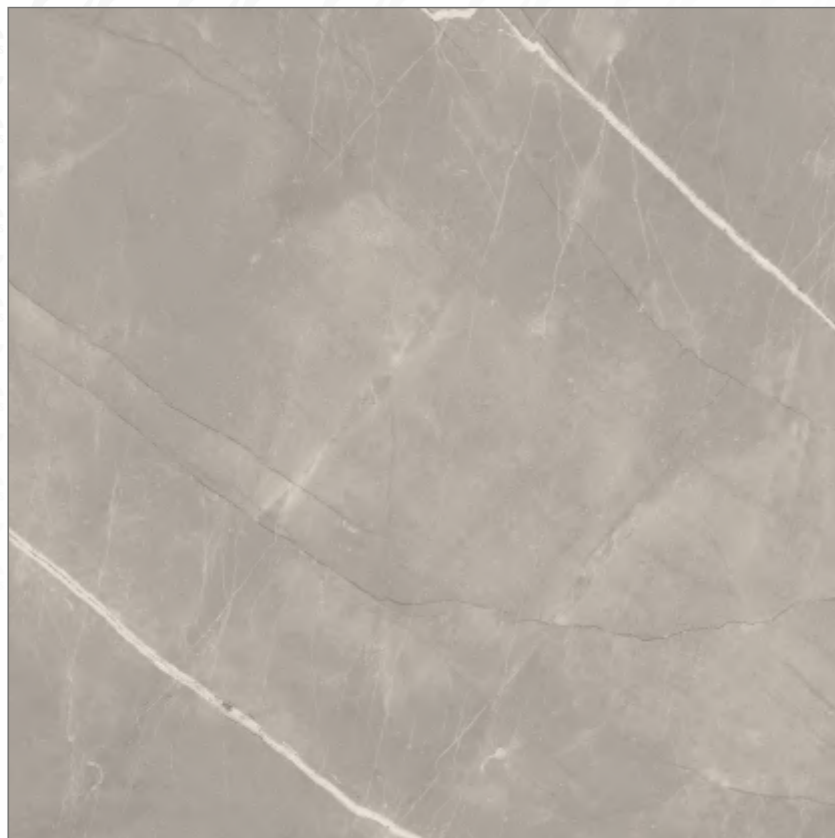

RANDOM - **04** • SURFACE - **GLOSSY**

Preview of **_ ARMENIA GRAY**

600x600mm
GLAZED VITRIFIED TILES

MARBLE
SERIES

ARMENIA GRAY

RESIDENTIAL, COMMERCIAL,
WELL NESS, HOSPITALITY

RANDOM - **04** • SURFACE - **GLOSSY**