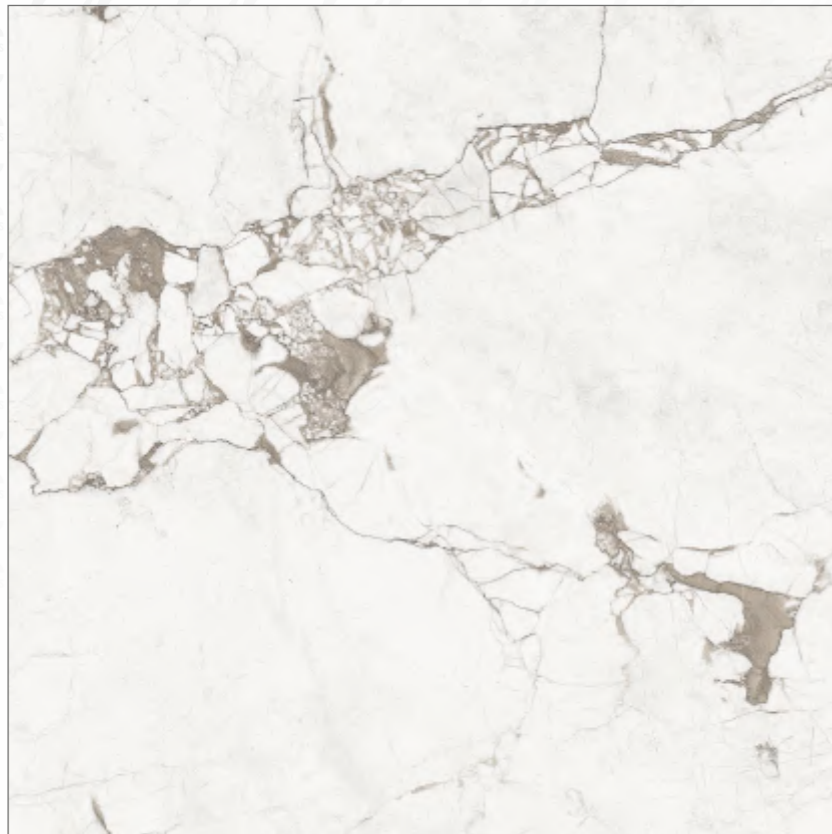

AIDEN WHITE

RESIDENTIAL, COMMERCIAL,
WELL NESS, HOSPITALITY

RANDOM - **04** • SURFACE - **GLOSSY**