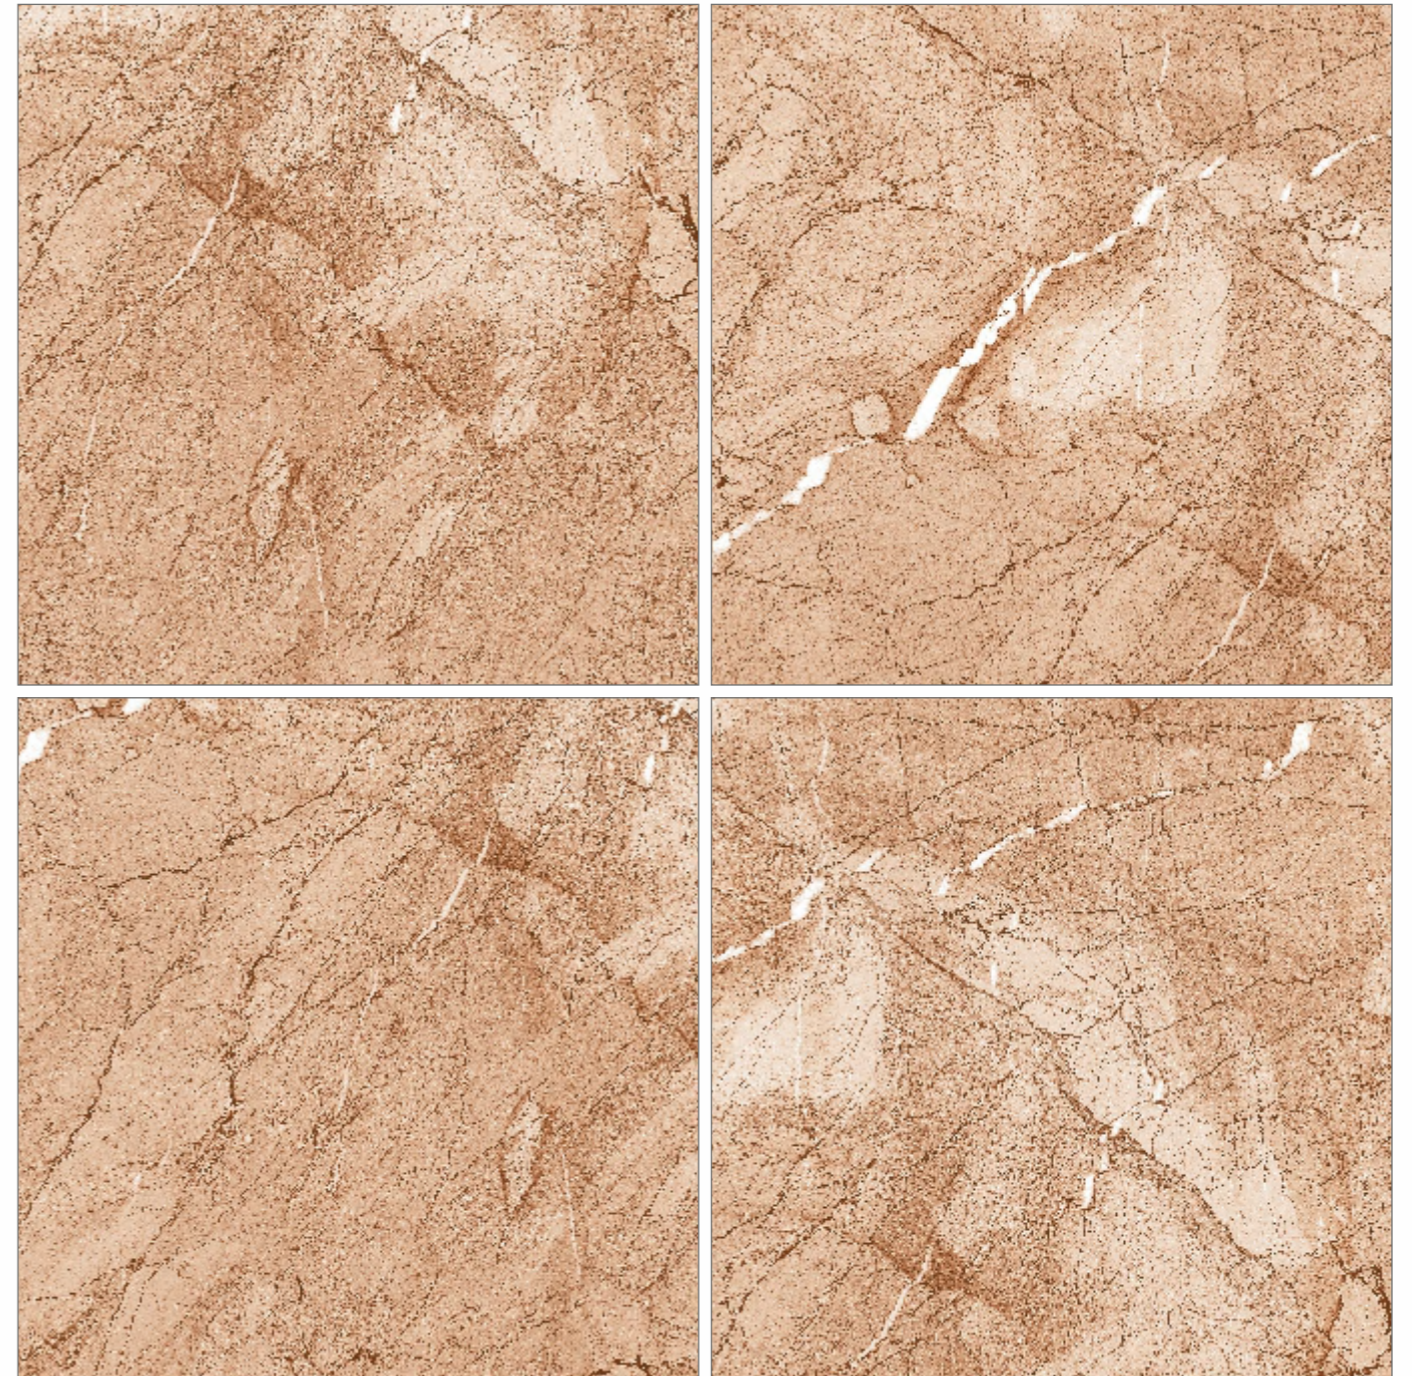

RANDOM - **04** • SURFACE - **GLOSSY**

Preview of_ **AUSTIN BROWN**

600x600mm
GLAZED VITRIFIED TILES

MARBLE
SERIES

AUSTIN BROWN

RESIDENTIAL, COMMERCIAL,
WELL NESS, HOSPITALITY

RANDOM - **04** • SURFACE - **GLOSSY**