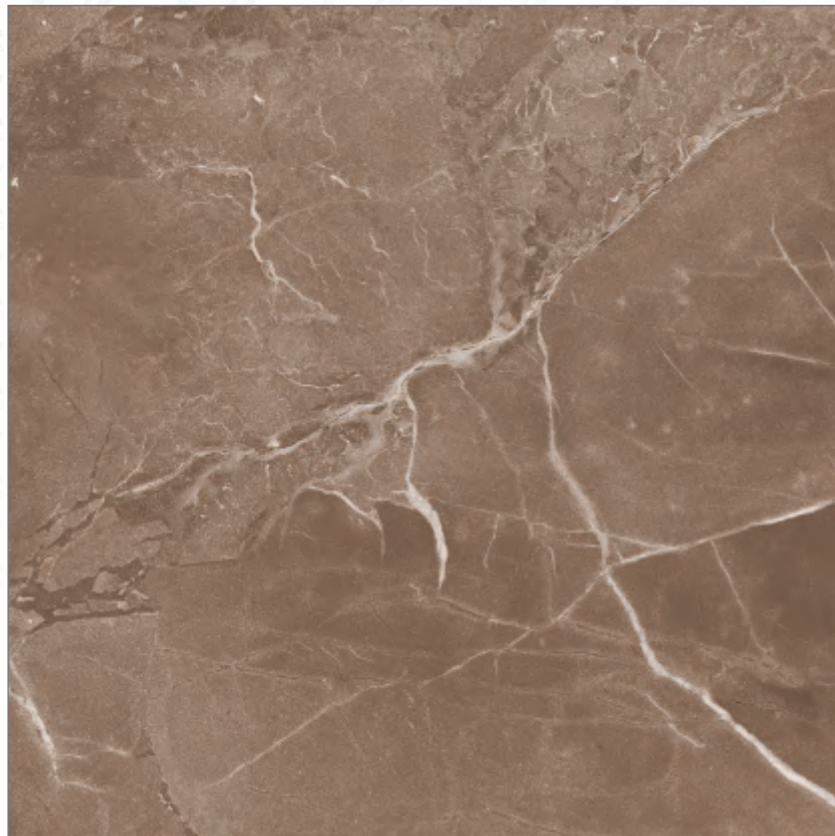

Preview of_ **ASPIRE CHOCO**

600x600mm
GLAZED VITRIFIED TILES

MARBLE
SERIES

ASPIRE CHOCO

RESIDENTIAL, COMMERCIAL,
WELL NESS, HOSPITALITY

RANDOM - **04** • SURFACE - **GLOSSY**

Preview of_ **AUSTIN BEIGE**

600x600mm
GLAZED VITRIFIED TILES