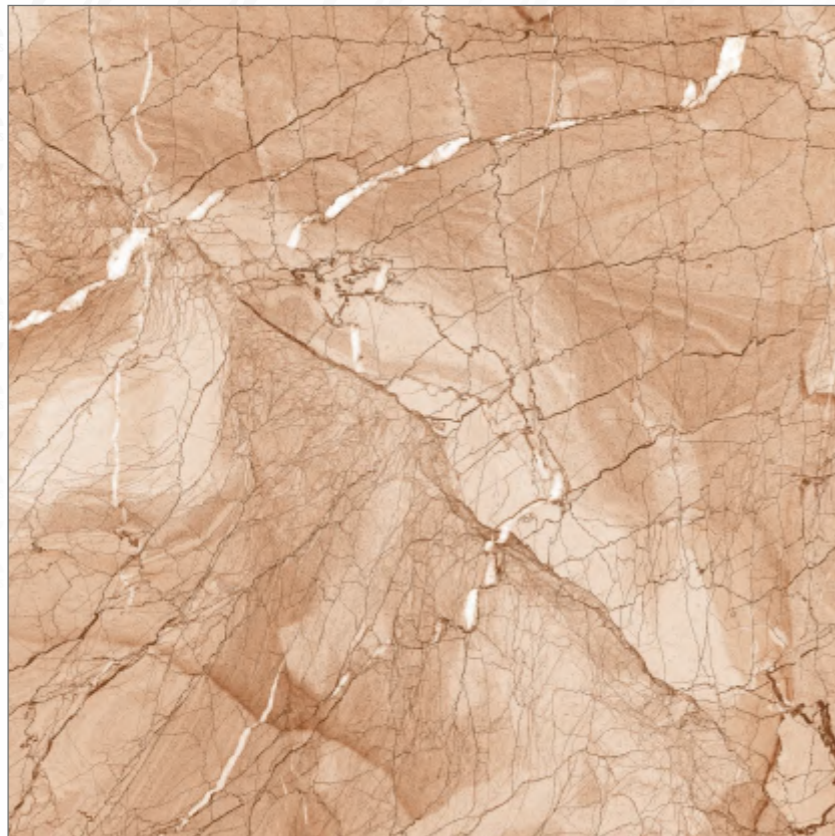

RANDOM - **04** • SURFACE - **GLOSSY**

Preview of_ **AUSTIN BROWN**

600x600mm
GLAZED VITRIFIED TILES

MARBLE
SERIES

AUSTIN BROWN

RESIDENTIAL, COMMERCIAL,
WELL NESS, HOSPITALITY

RANDOM - **04** • SURFACE - **GLOSSY**