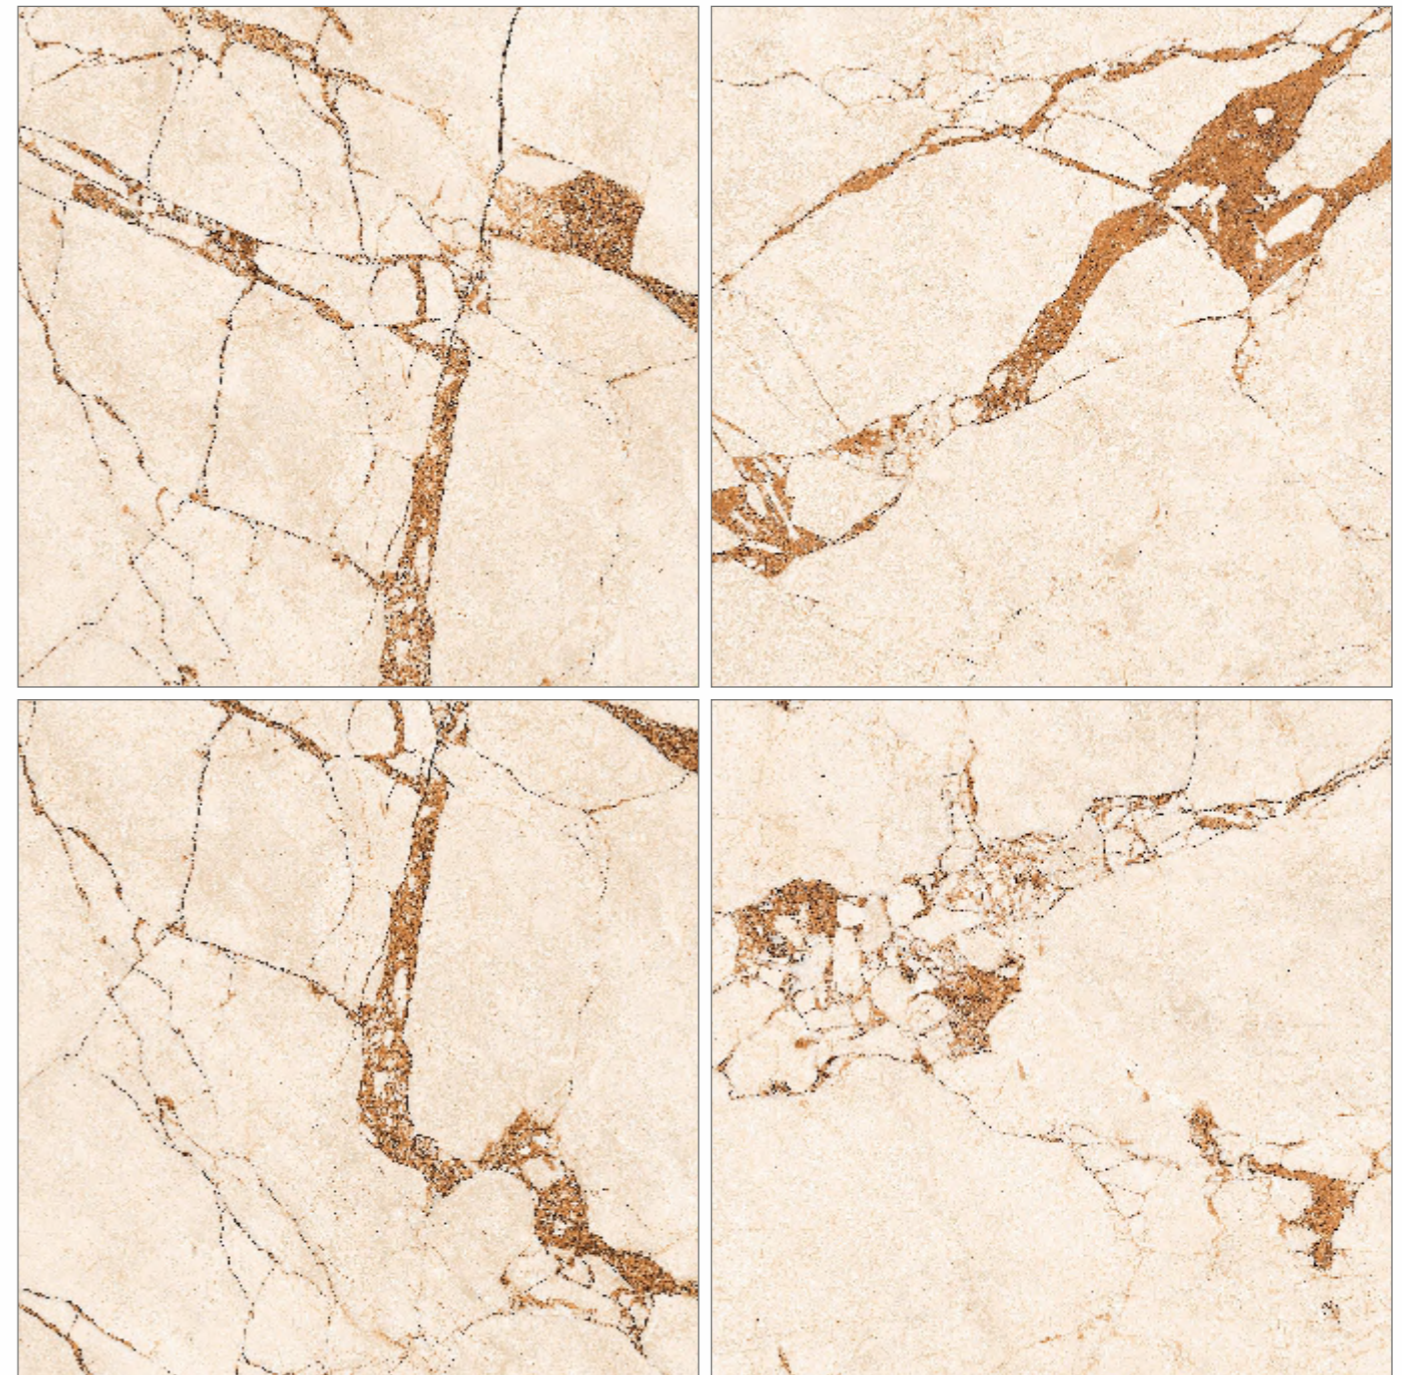

**600x
600mm
GVT**

Preview of **_ AIDEN BEIGE**

600x600mm
GLAZED VITRIFIED TILES

MARBLE
SERIES

AIDEN BEIGE

RESIDENTIAL, COMMERCIAL,
WELL NESS, HOSPITALITY

RANDOM - **04** • SURFACE - **GLOSSY**

Preview of **_ AIDEN WHITE**