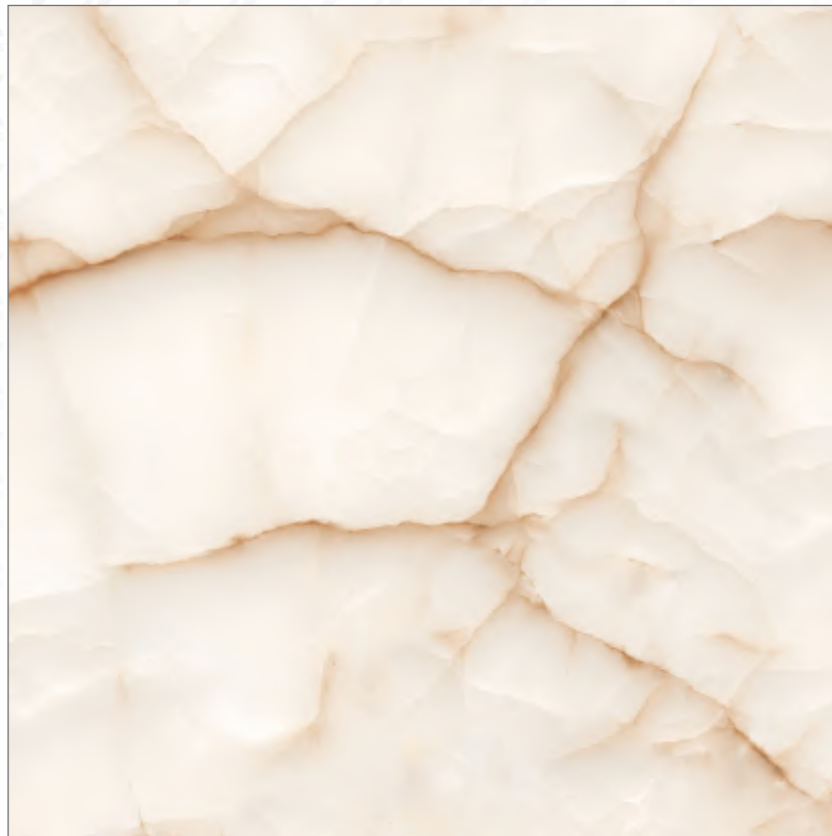

ALABASTRO BROWN

RESIDENTIAL, COMMERCIAL,
WELL NESS, HOSPITALITY

RANDOM - **04** • SURFACE - **GLOSSY**