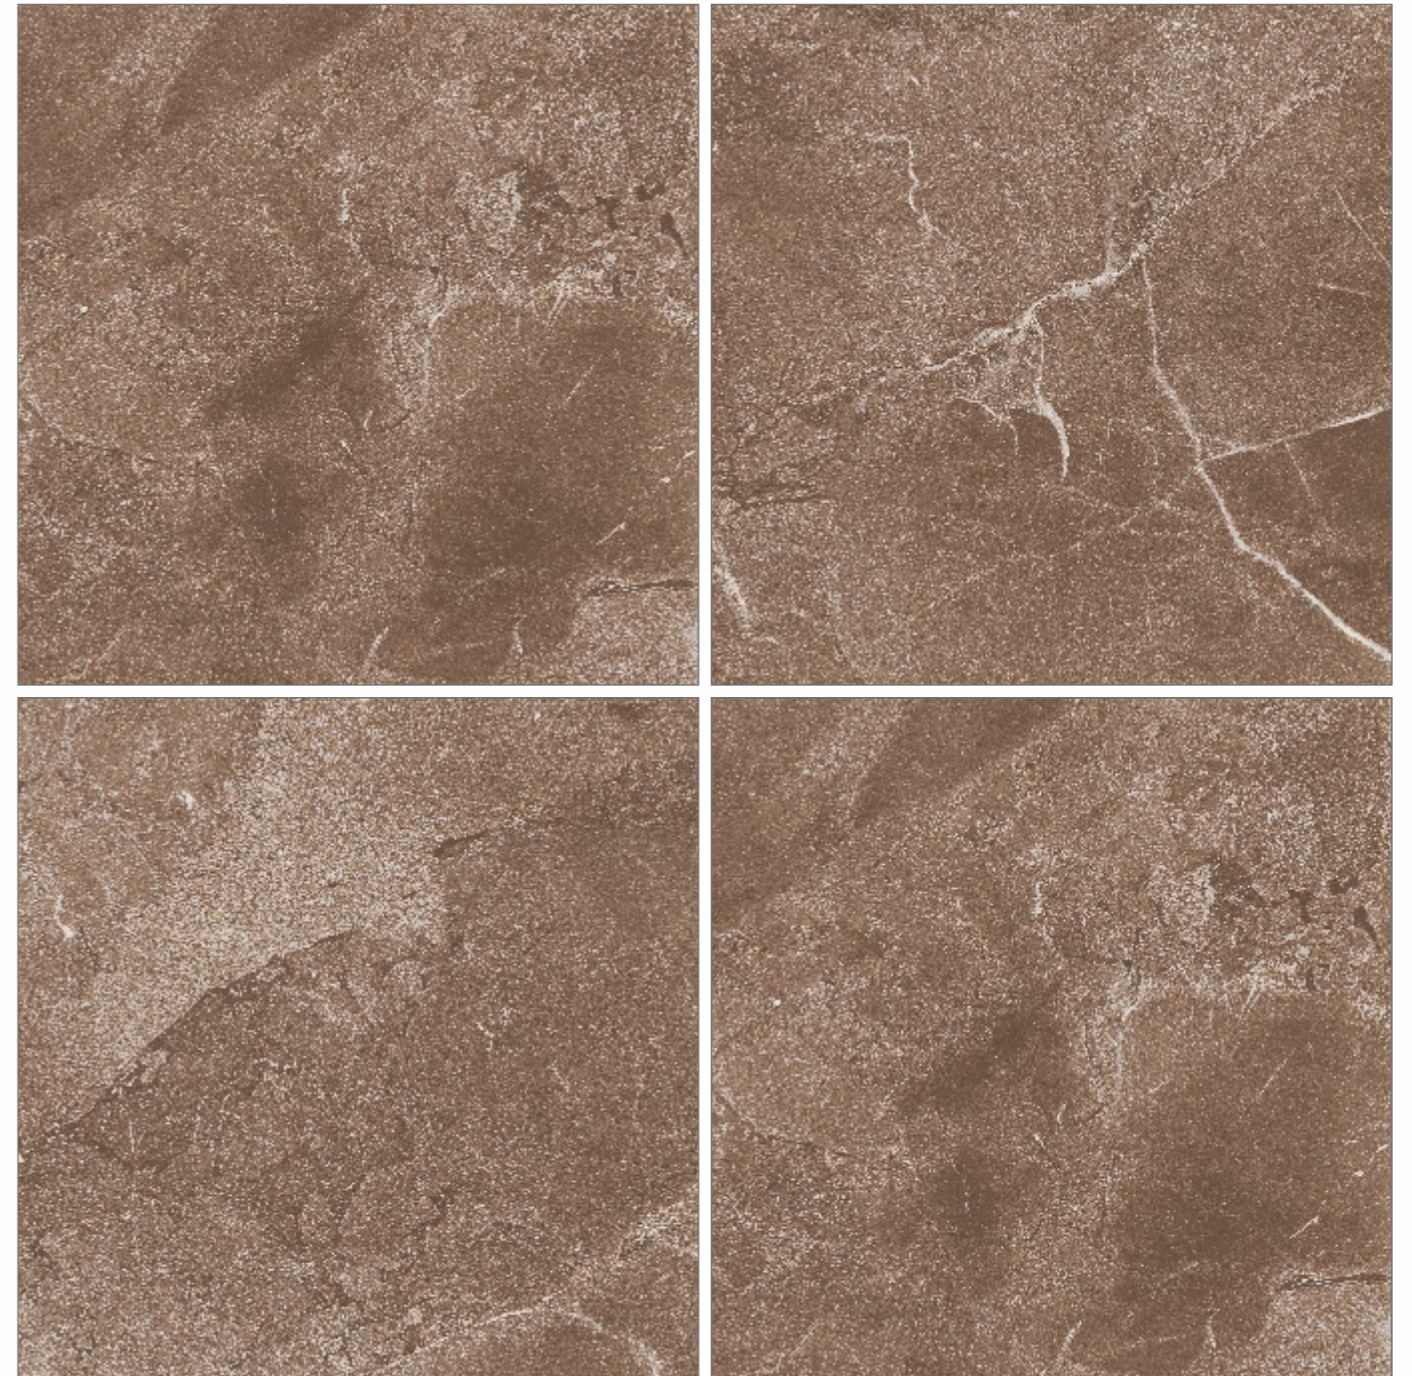

ASPIRE CHOCO

RESIDENTIAL, COMMERCIAL,
WELL NESS, HOSPITALITY

RANDOM - **04** • SURFACE - **GLOSSY**