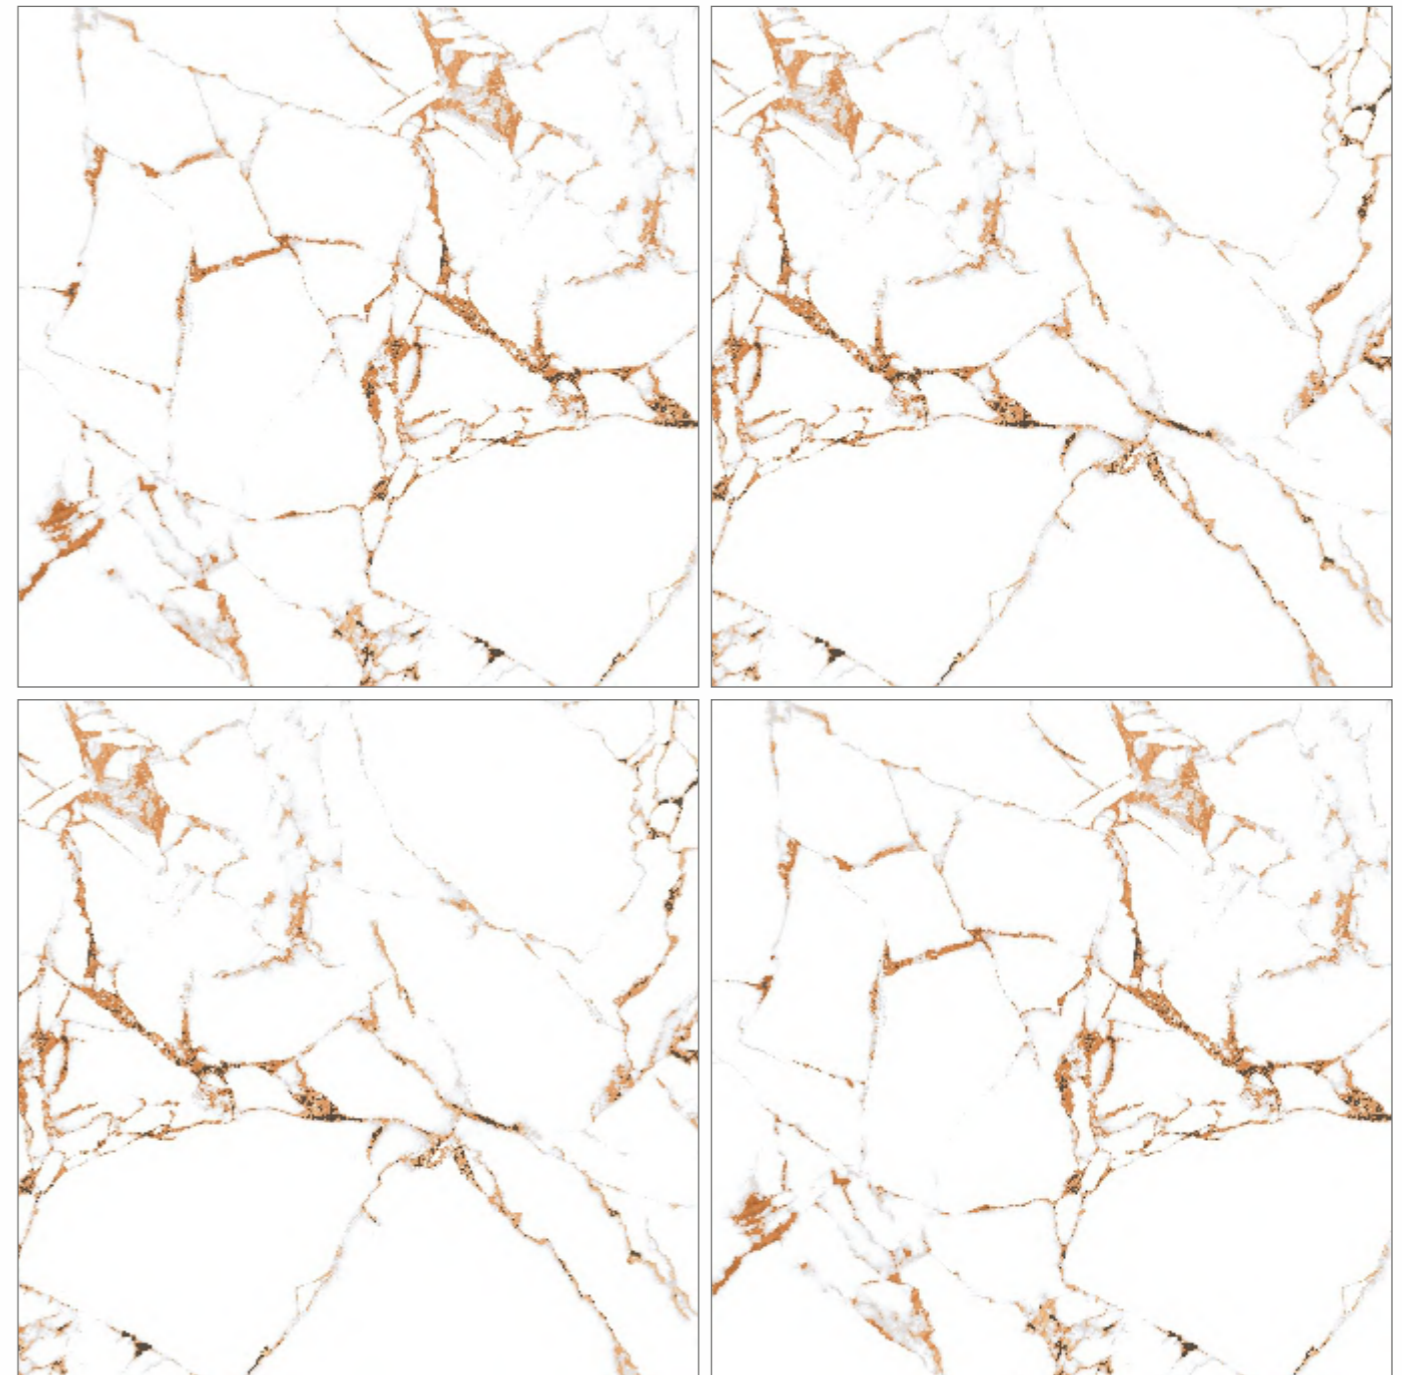

MARBLE
SERIES

CERANDO WHITE

RESIDENTIAL, COMMERCIAL,
WELL NESS, HOSPITALITY

RANDOM - **04** • SURFACE - **GLOSSY**

Preview of_ **CIAZ WHITE**

600x600mm
GLAZED VITRIFIED TILES

MARBLE
SERIES

CIAZ WHITE