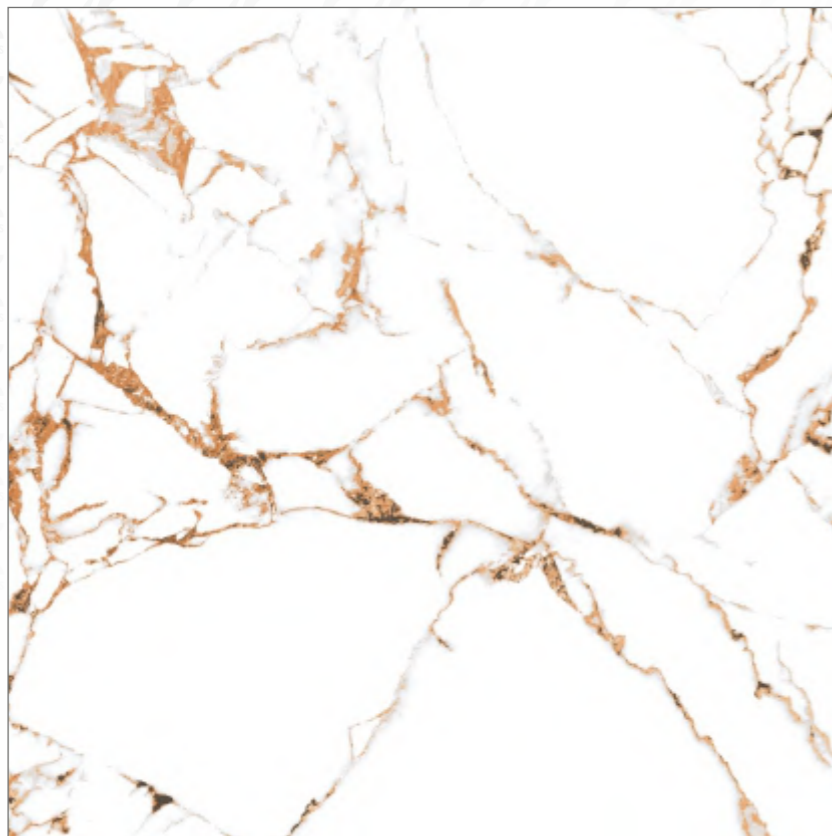

MARBLE
SERIES

CERANDO WHITE

RESIDENTIAL, COMMERCIAL,
WELL NESS, HOSPITALITY

RANDOM - **04** • SURFACE - **GLOSSY**

Preview of_ **CIAZ WHITE**

600x600mm
GLAZED VITRIFIED TILES

MARBLE
SERIES

CIAZ WHITE