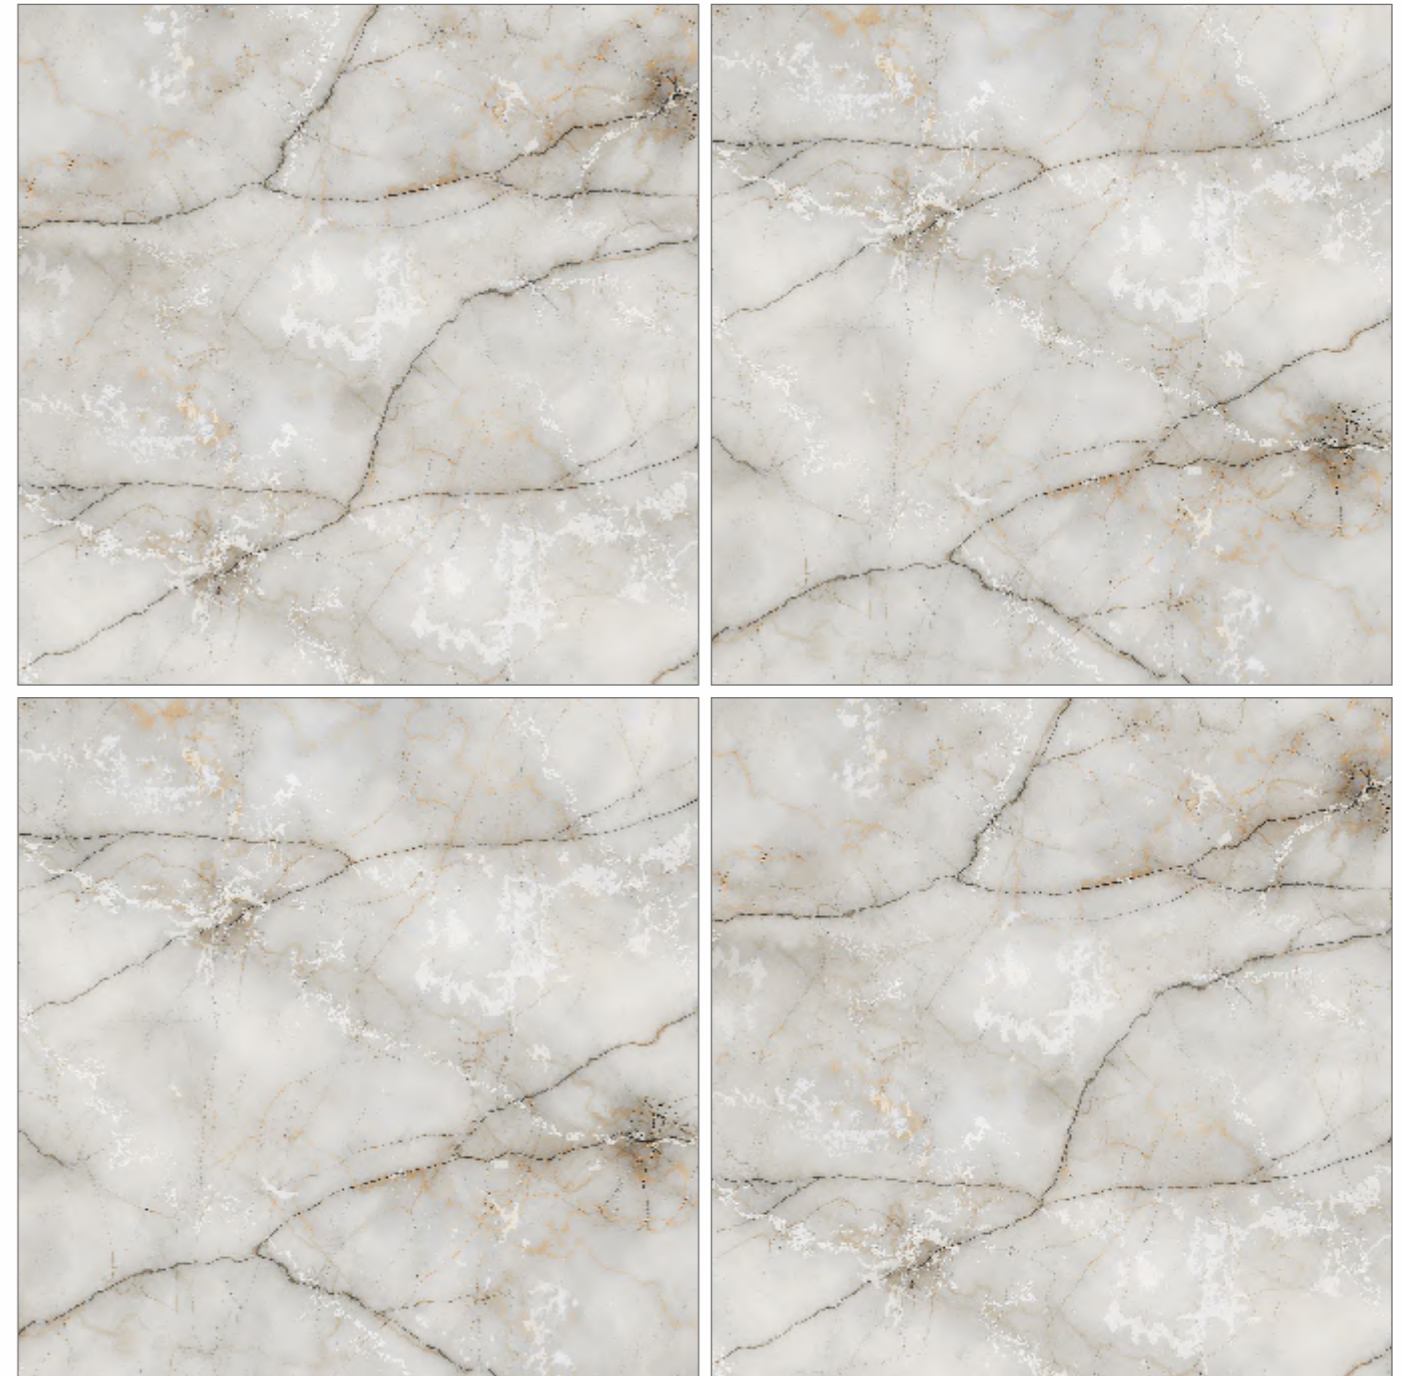

RANDOM - **04** • SURFACE - **GLOSSY**

Preview of_ **ALPS GREY**

600x600mm
GLAZED VITRIFIED TILES

MARBLE
SERIES

ALPS GREY

RESIDENTIAL, COMMERCIAL,
WELL NESS, HOSPITALITY

RANDOM - **04** • SURFACE - **GLOSSY**