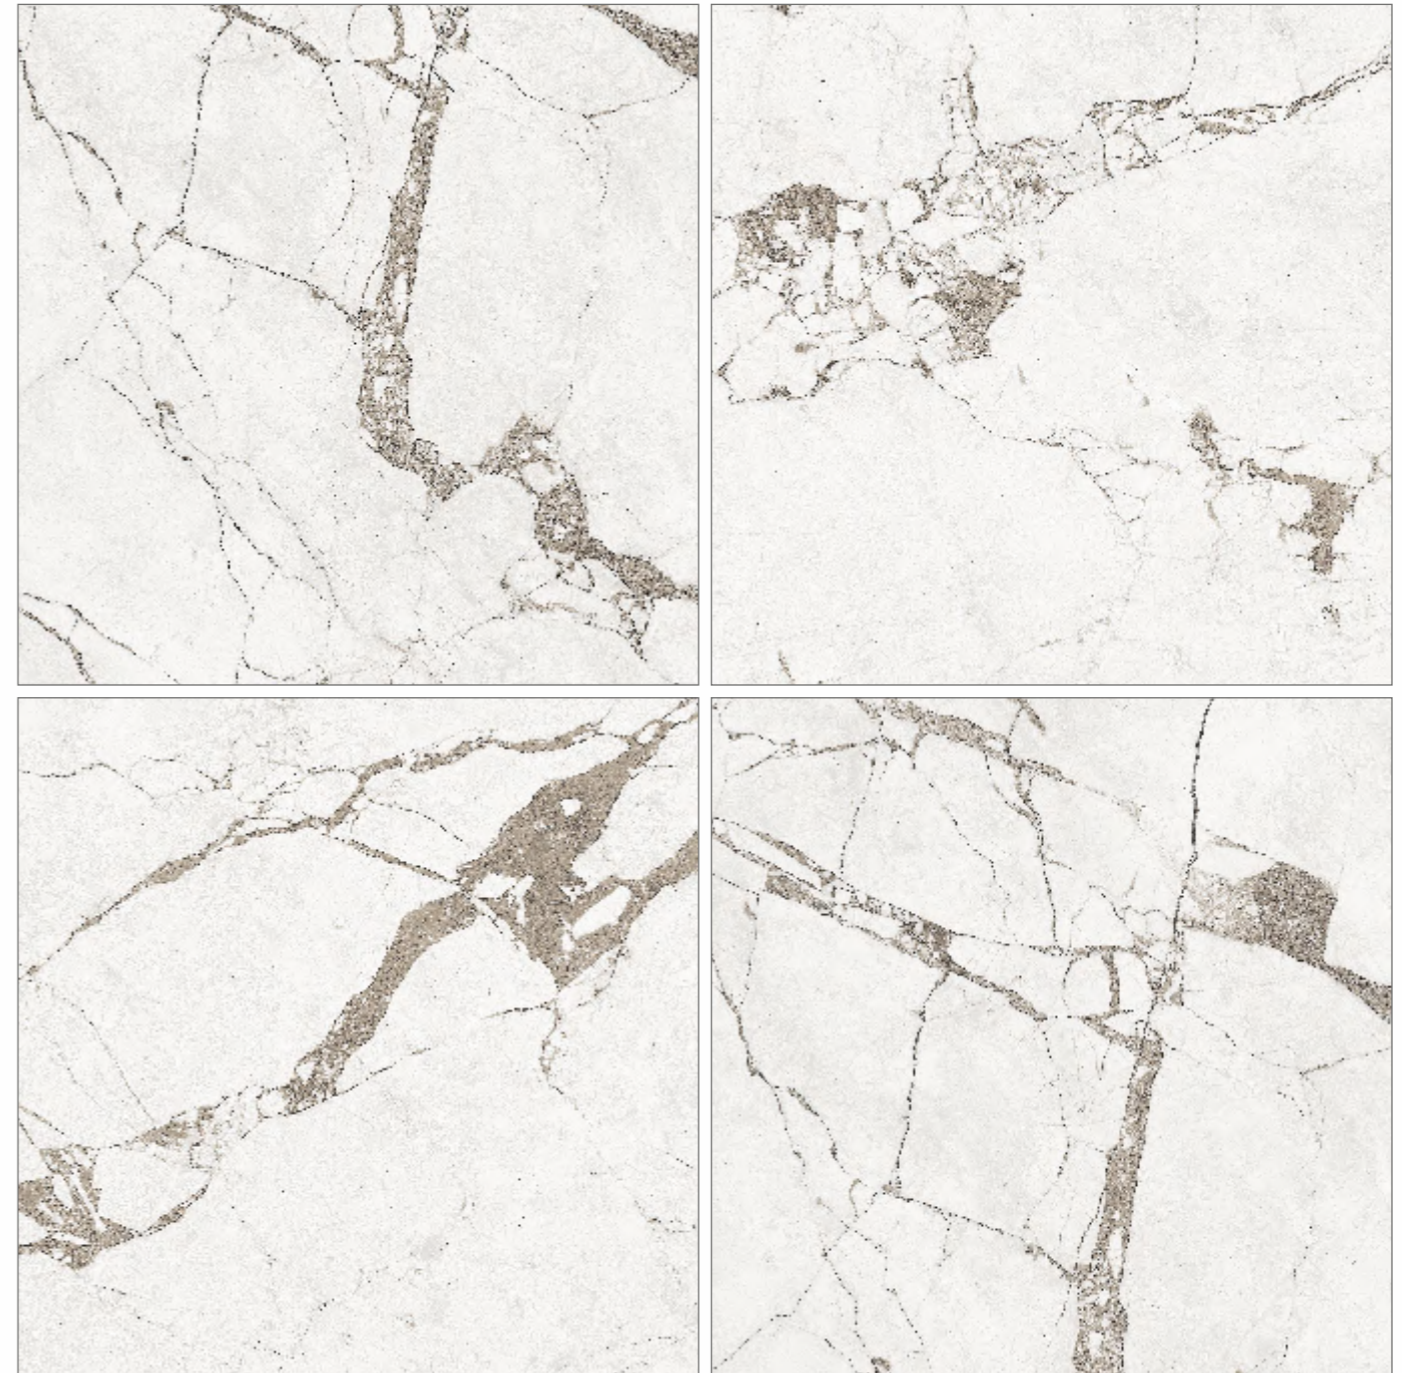

AIDEN WHITE

RESIDENTIAL, COMMERCIAL,
WELL NESS, HOSPITALITY

RANDOM - **04** • SURFACE - **GLOSSY**