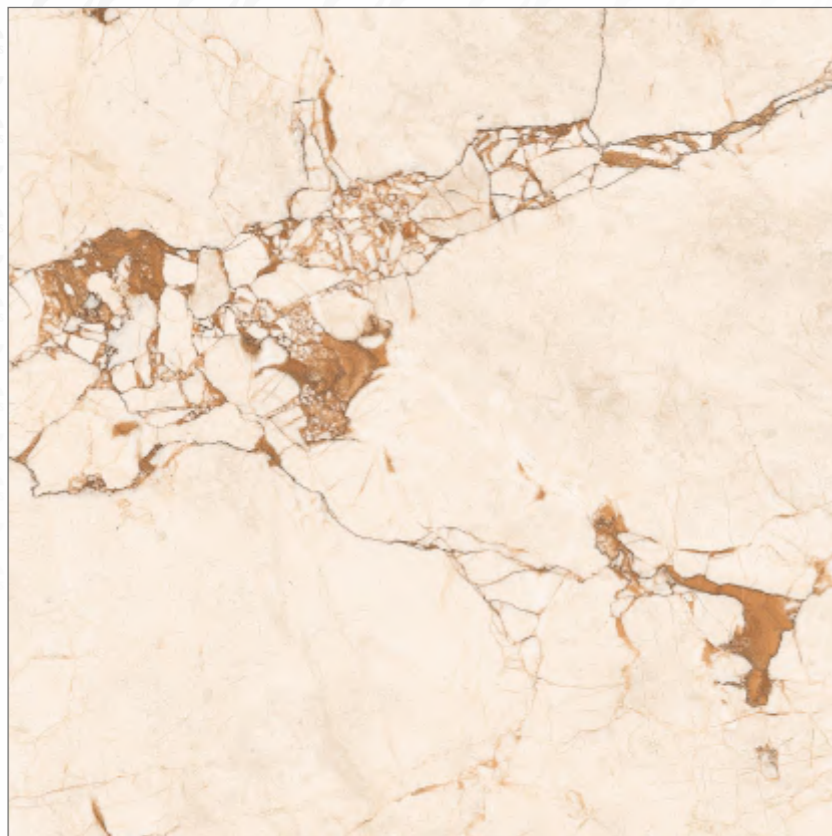

**600x
600mm
GVT**

Preview of **_ AIDEN BEIGE**

600x600mm
GLAZED VITRIFIED TILES

MARBLE
SERIES

AIDEN BEIGE

RESIDENTIAL, COMMERCIAL,
WELL NESS, HOSPITALITY

RANDOM - **04** • SURFACE - **GLOSSY**

Preview of **_ AIDEN WHITE**