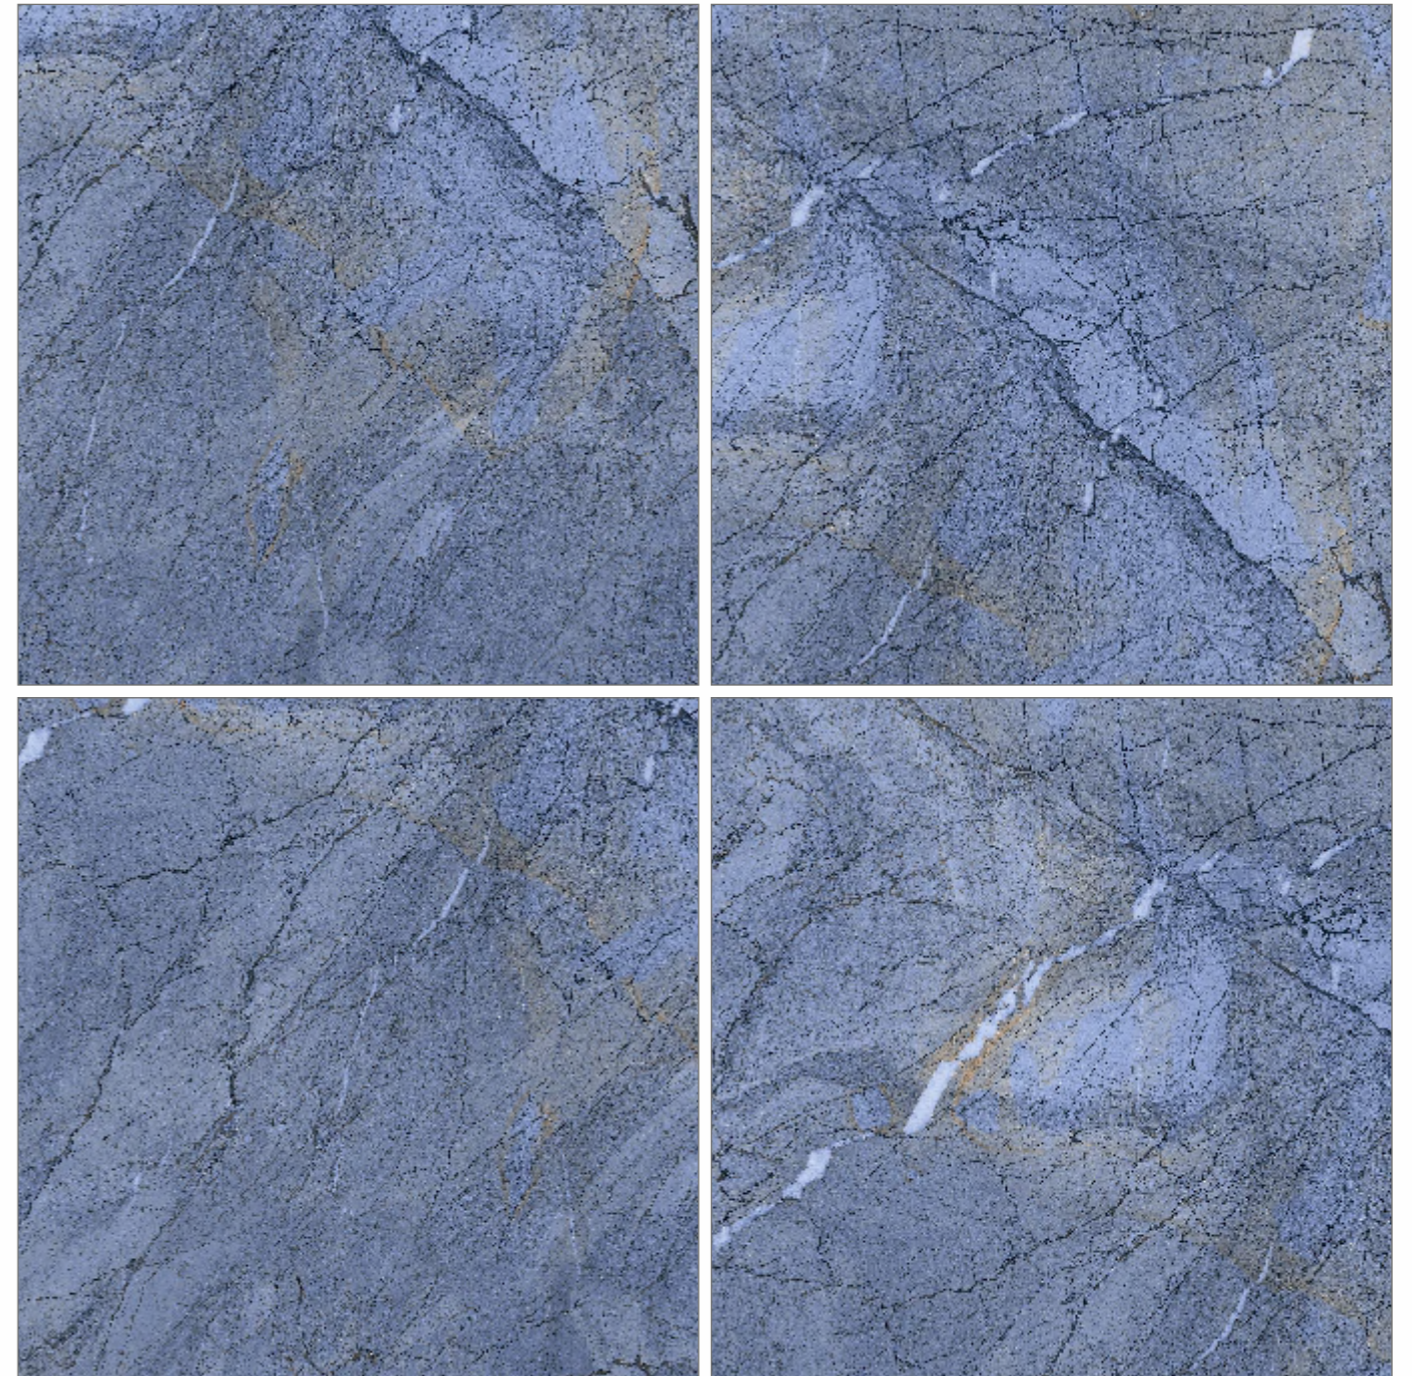

AUSTIN BIANCO

RESIDENTIAL, COMMERCIAL,
WELL NESS, HOSPITALITY

RANDOM - **04** • SURFACE - **GLOSSY**

Preview of_ **AUSTIN BLUE**

600x600mm
GLAZED VITRIFIED TILES

MARBLE
SERIES

AUSTIN BLUE

RESIDENTIAL, COMMERCIAL,
WELL NESS, HOSPITALITY