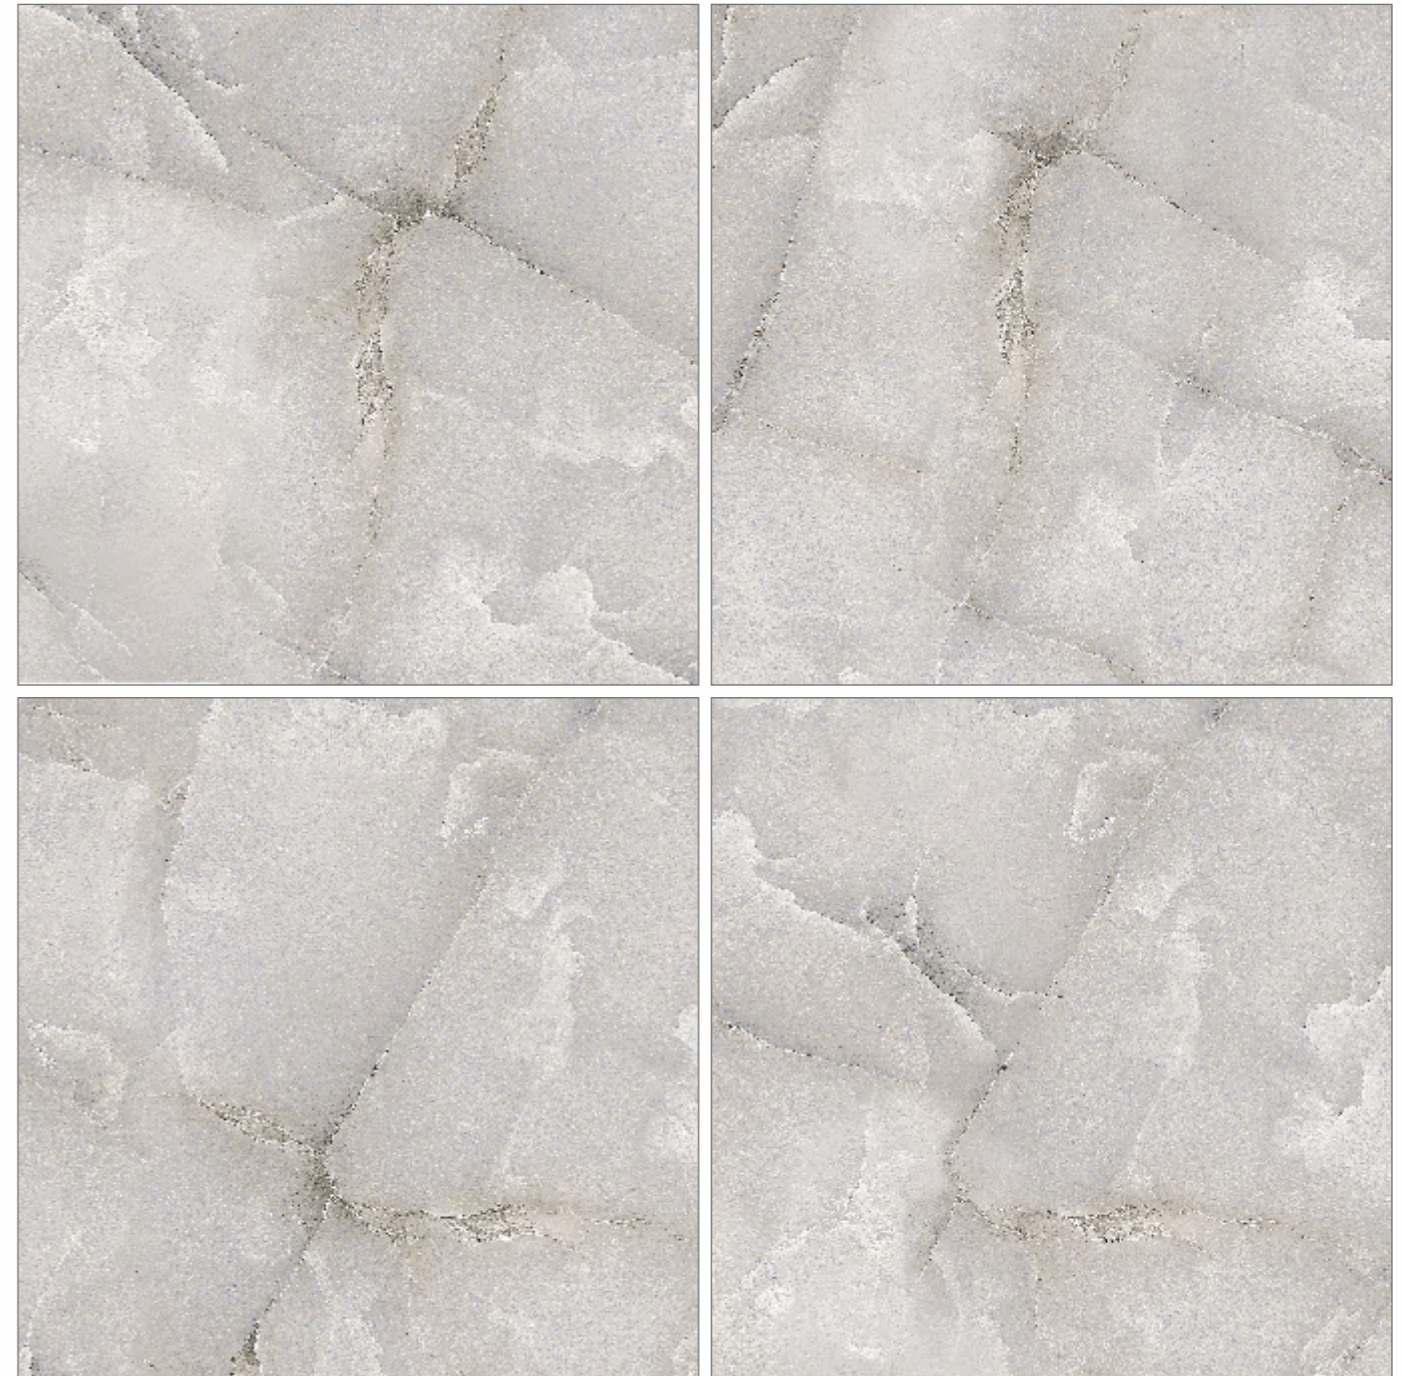

COSTA GREEN

RESIDENTIAL, COMMERCIAL,
WELL NESS, HOSPITALITY

RANDOM - **04** • SURFACE - **GLOSSY**